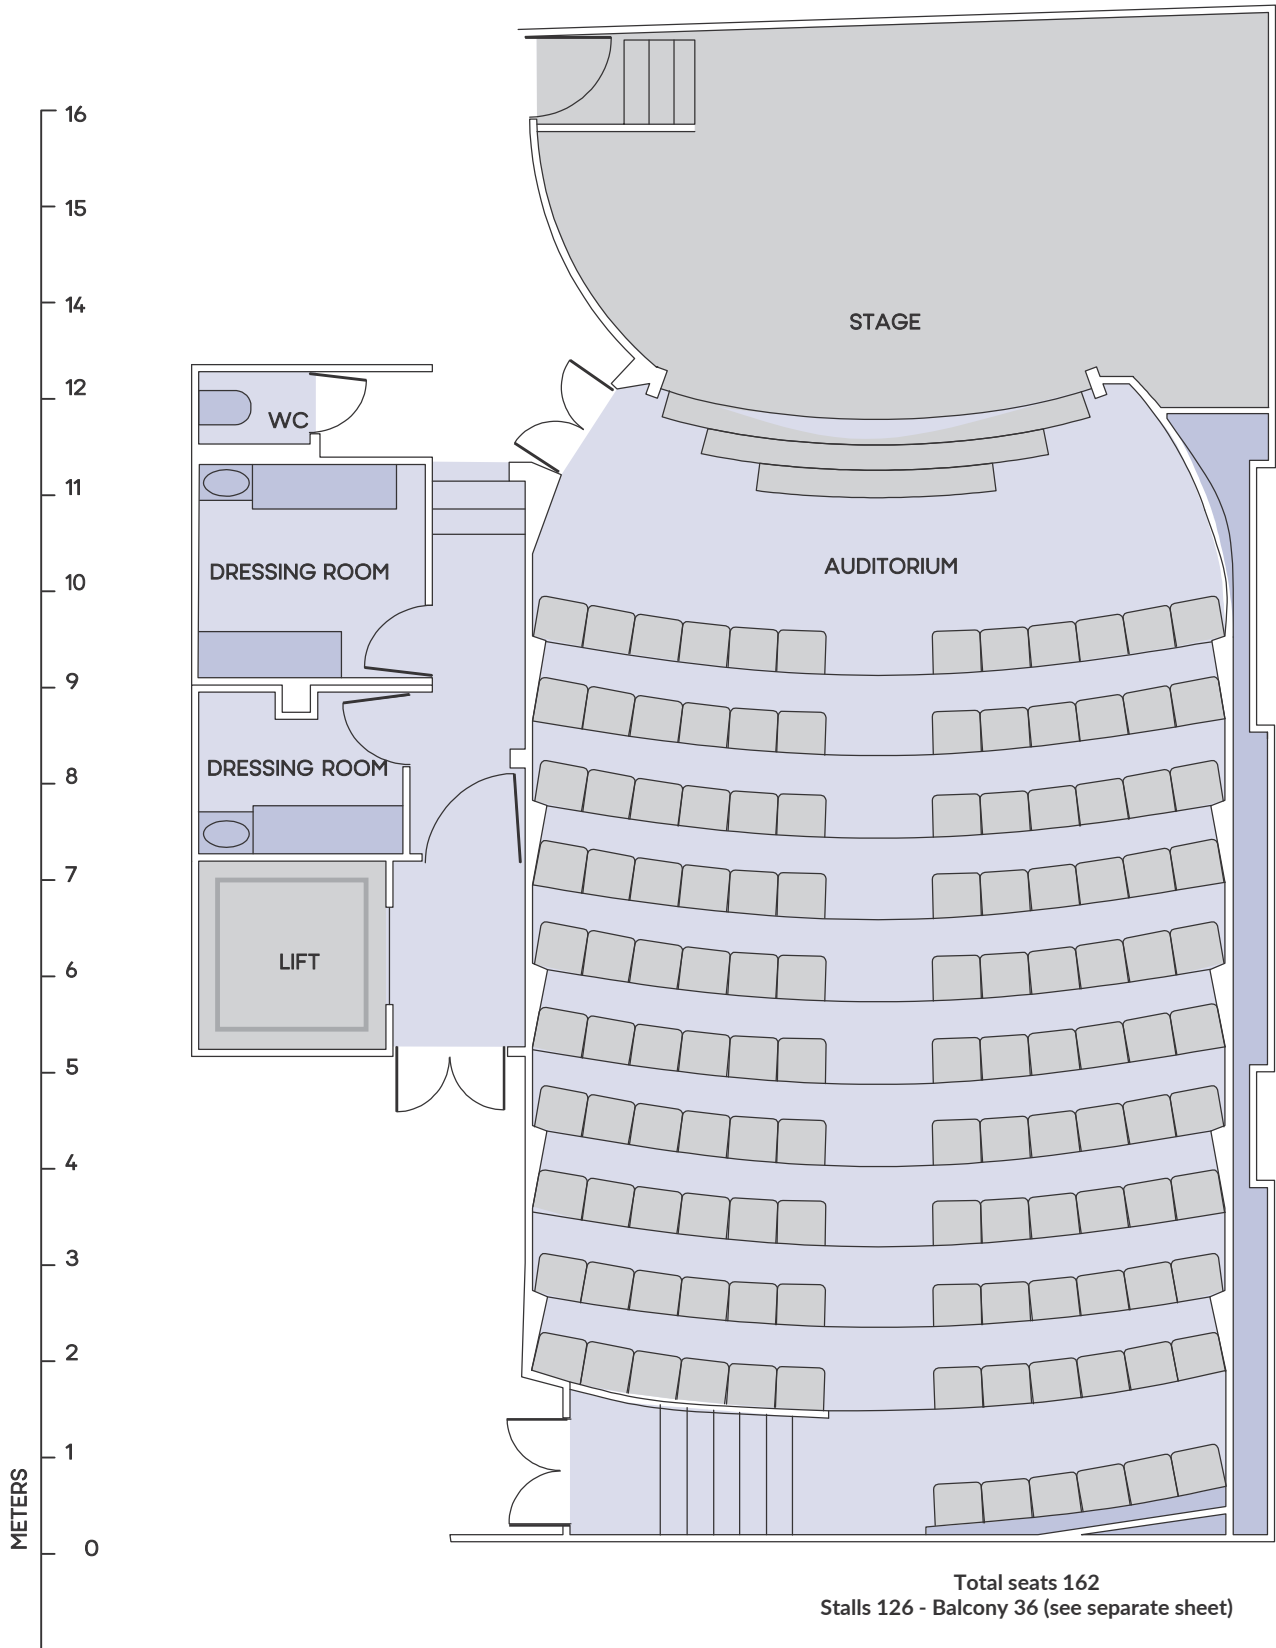

THE THEATRE - SECOND FLOOR

The magic circle headquarters, 12 Stephenson Way, London NW1 2HD

Tel: 0800 681 6096 | events@themagiccircle.co.uk | www.themagiccirclevenue.co.uk