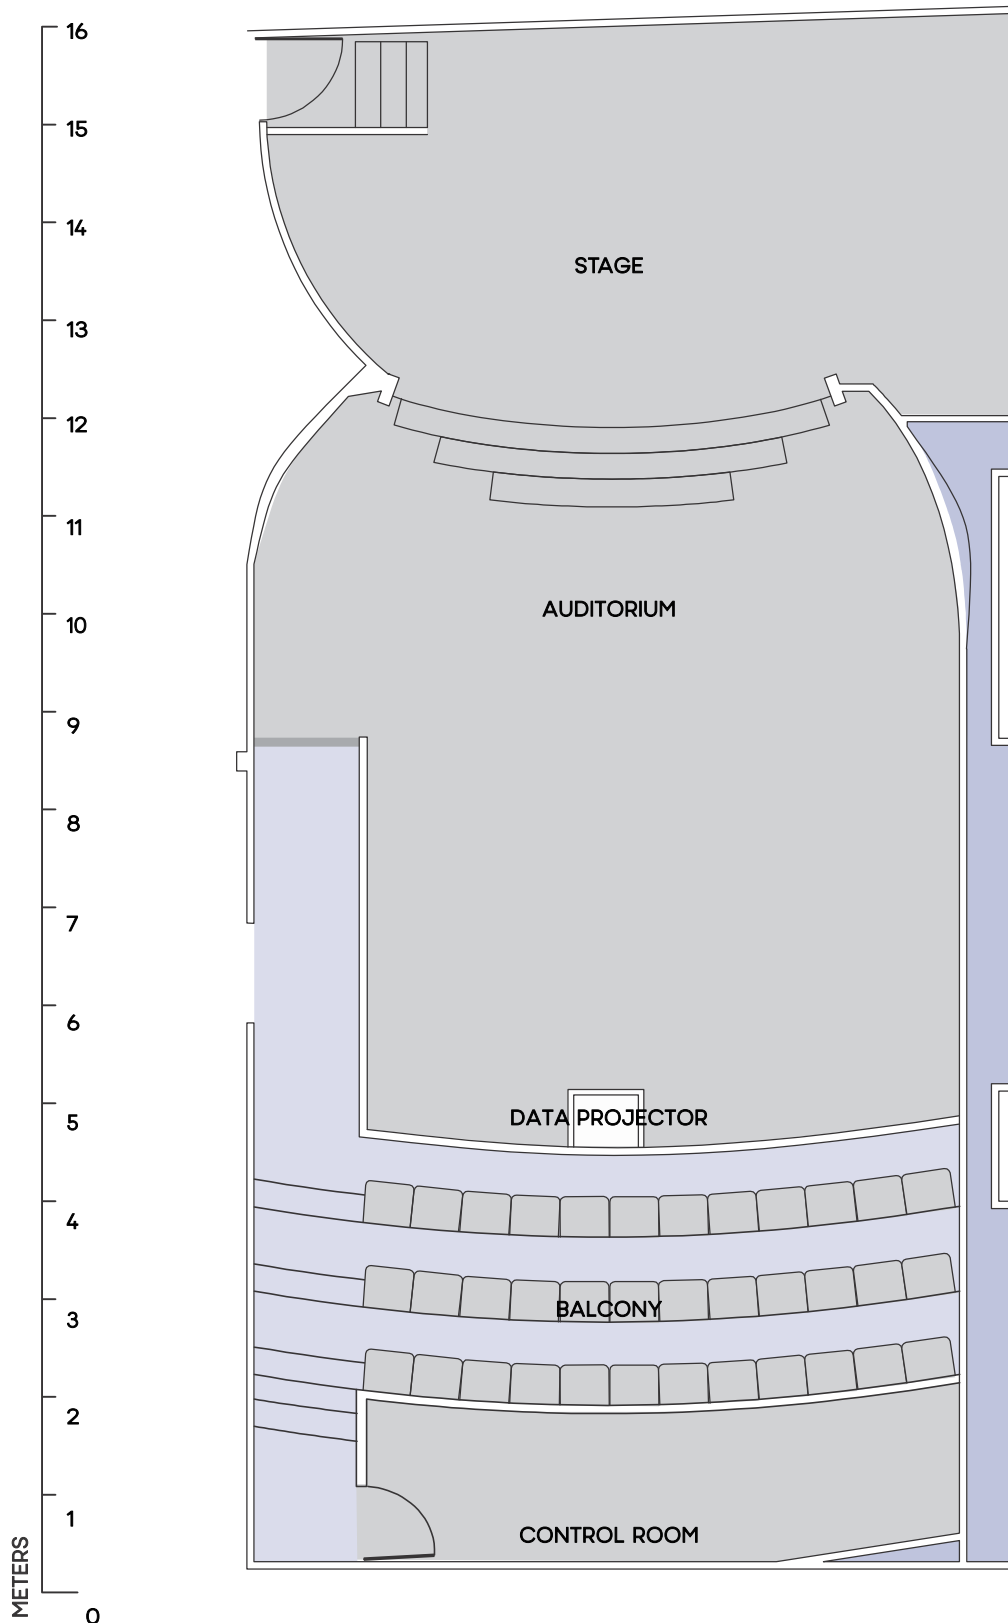

THE BALCONY - THIRD FLOOR

The magic circle headquarters, 12 Stephenson Way, London NW1 2HD

Tel: 0800 681 6096 | events@themagiccircle.co.uk | www.themagiccirclevenue.co.uk