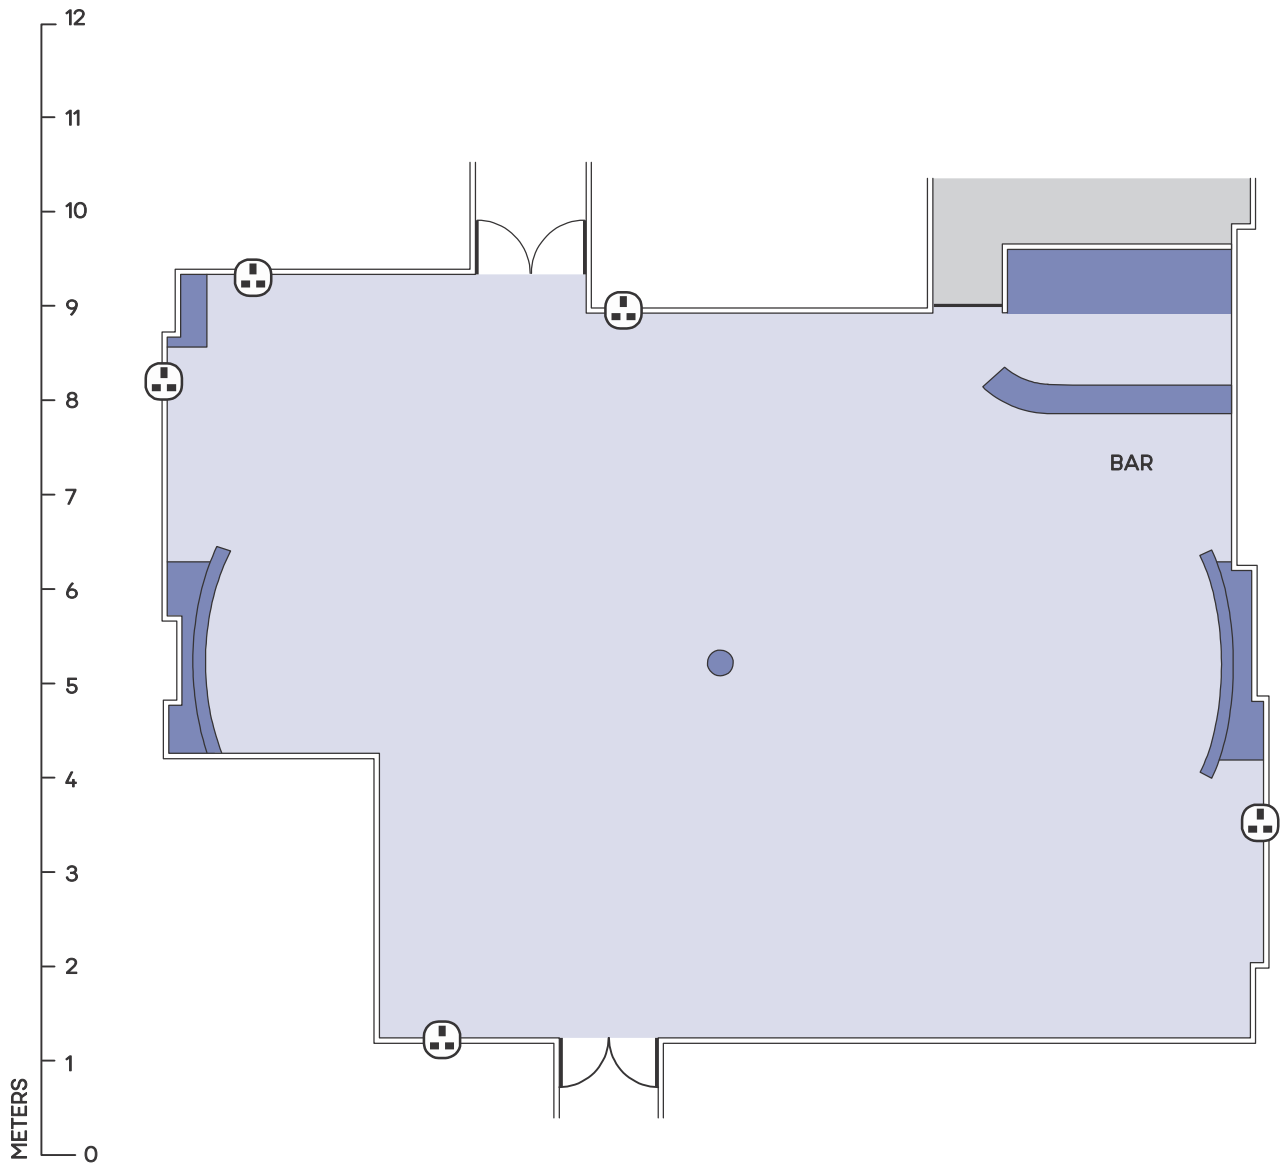

CLUB ROOM - GROUND FLOOR

 POWER POINTS

The magic circle headquarters, 12 Stephenson Way, London NW1 2HD

Tel: 0800 681 6096 | events@themagiccircle.co.uk | www.themagiccirclevenue.co.uk

DEVANT ROOM - FIRST FLOOR