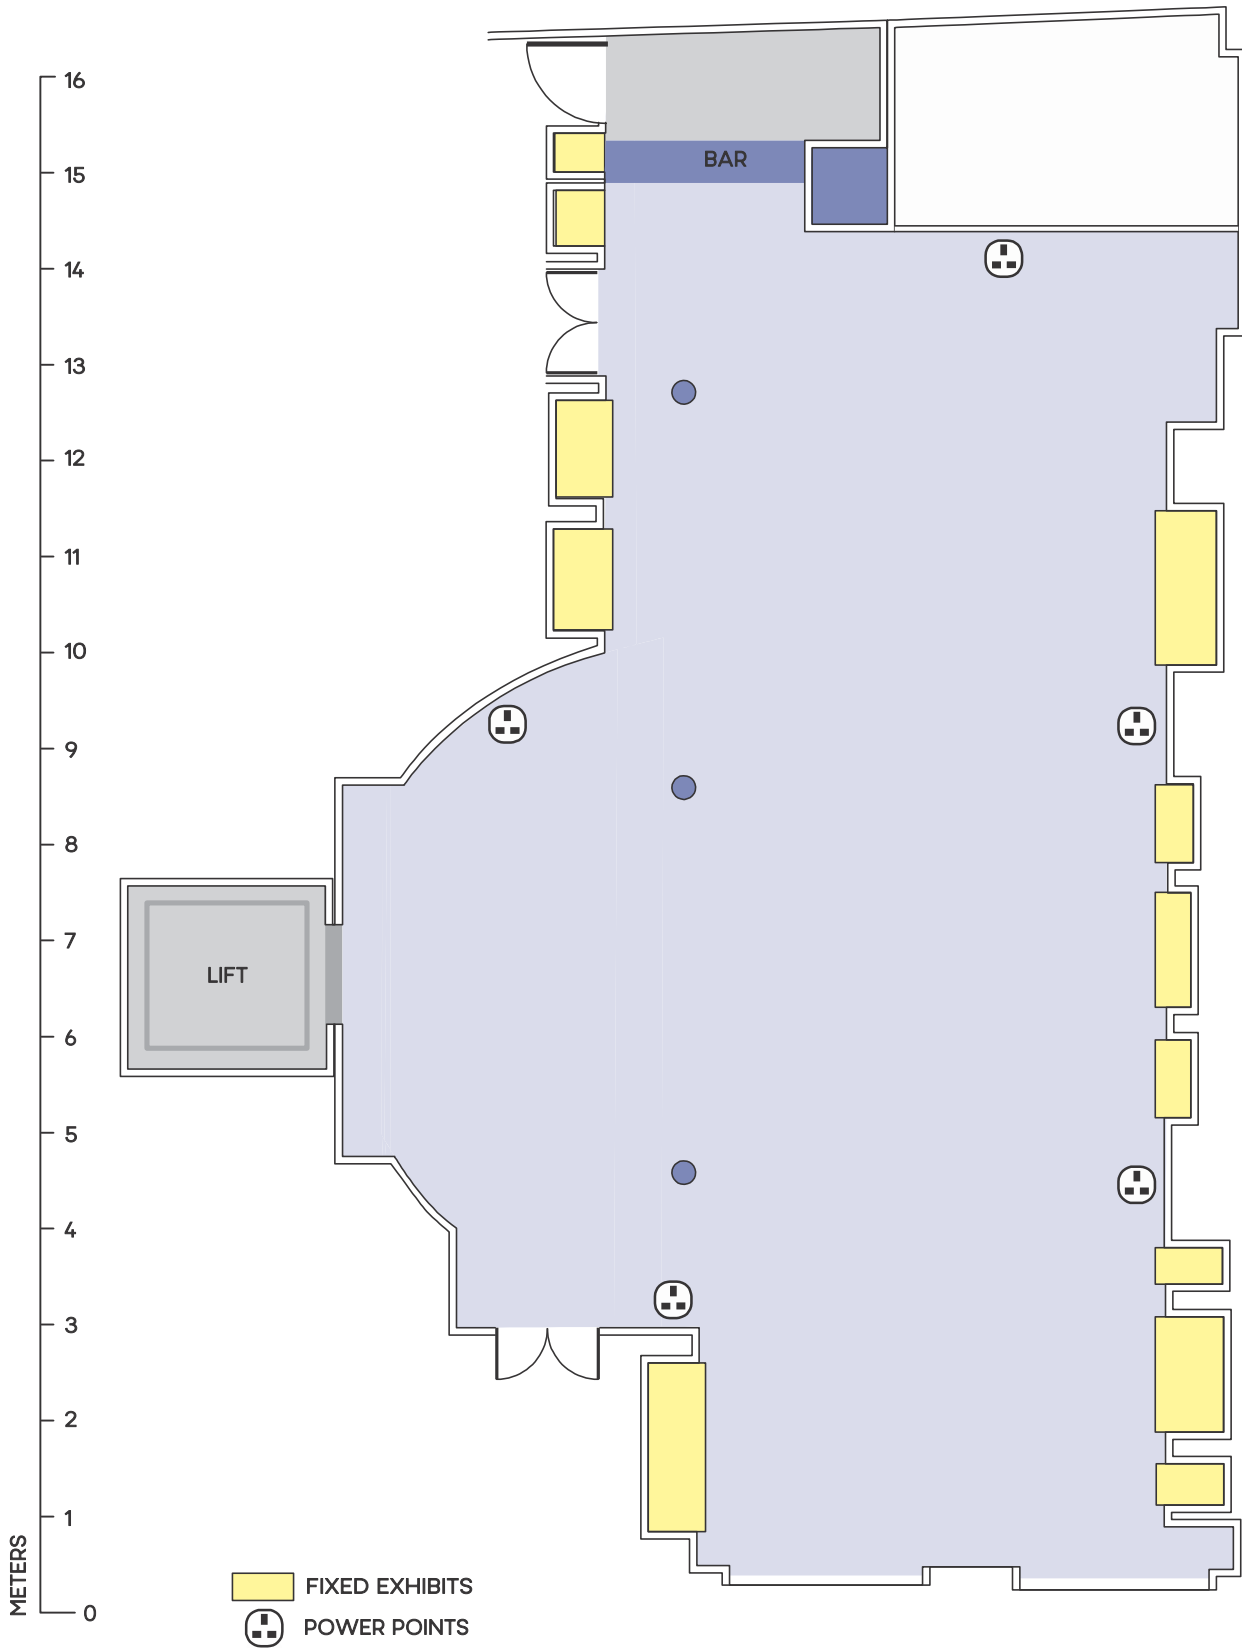

CLUB ROOM - GROUND FLOOR

 POWER POINTS

The magic circle headquarters, 12 Stephenson Way, London NW1 2HD

Tel: 0800 681 6096 | events@themagiccircle.co.uk | www.themagiccirclevenue.co.uk

DEVANT ROOM - FIRST FLOOR