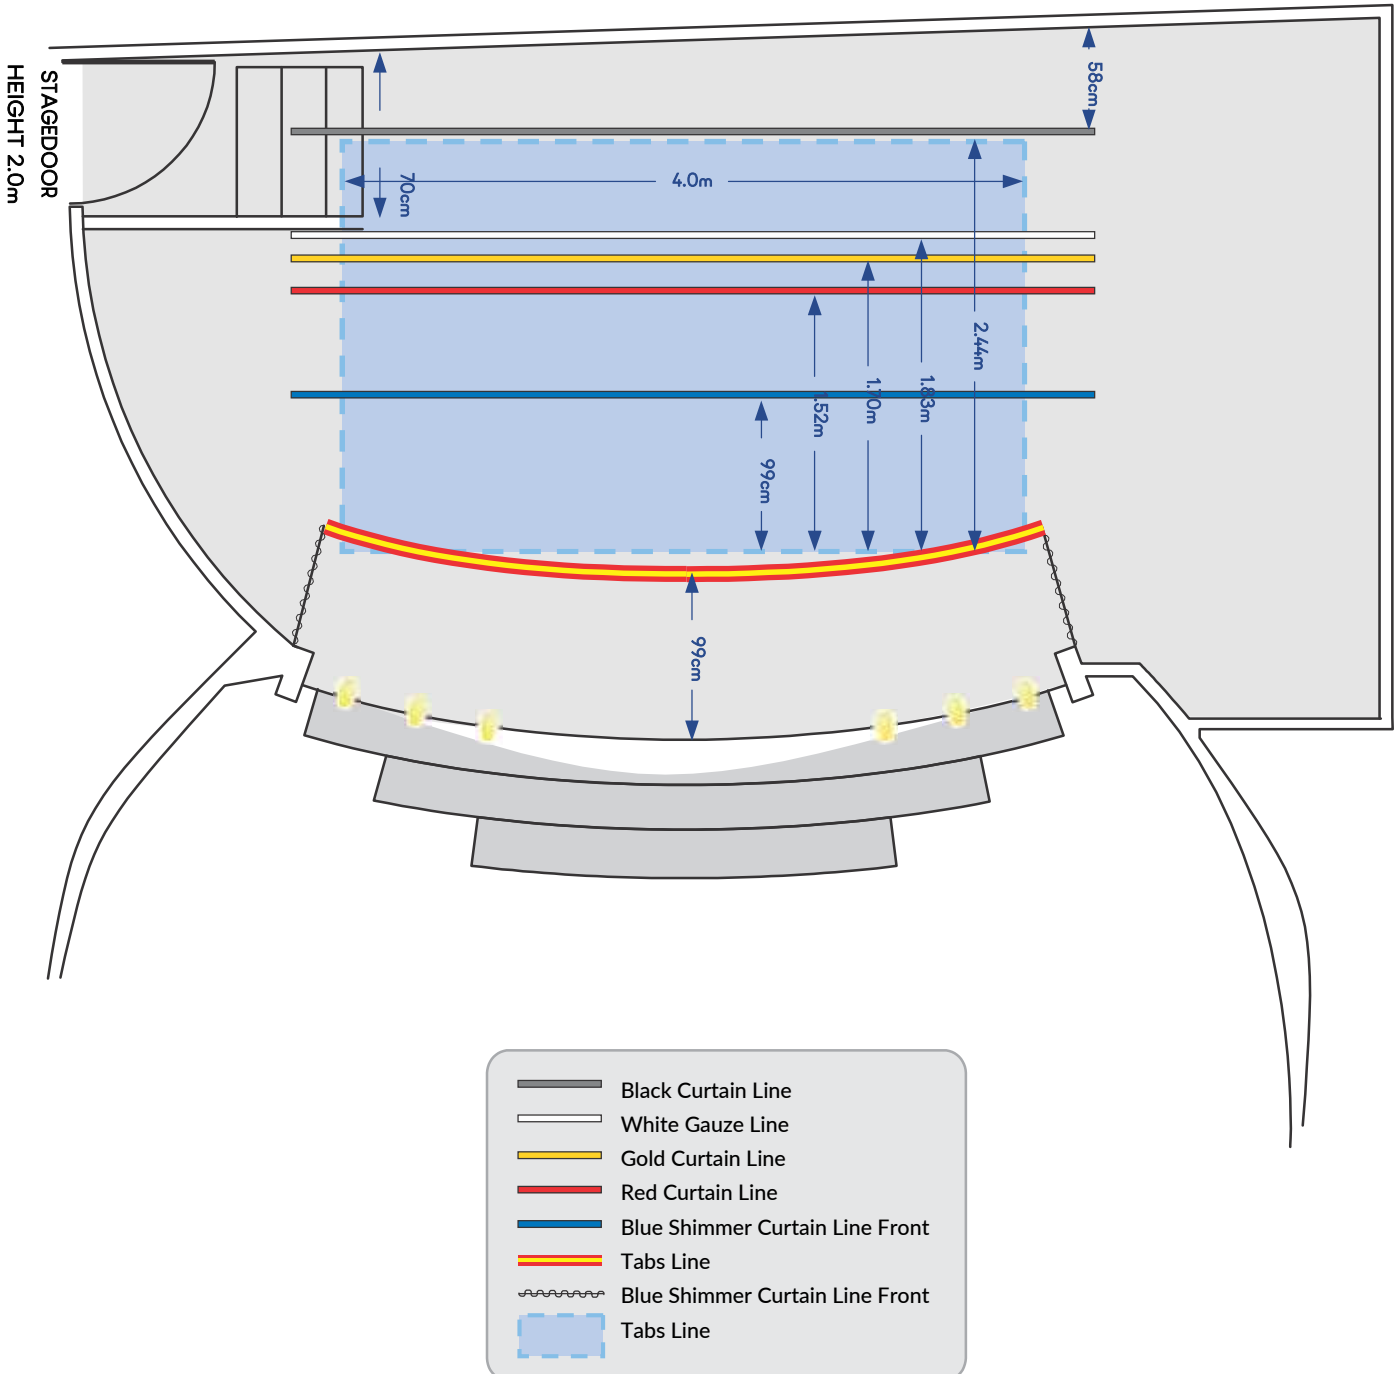

THEATRE STAGE

The magic circle headquarters, 12 Stephenson Way, London NW1 2HD

Tel: 0800 681 6096 | events@themagiccircle.co.uk | www.themagiccirclevenue.co.uk